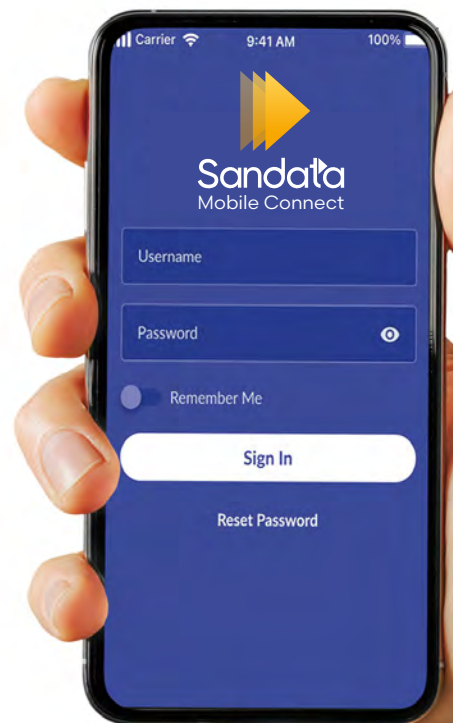

Spend More Time Focused on Those You Care For

Download the new version of Sandata Mobile Connect

Sign In Made Easy

- ▶ Sign in with a single username/password for multiple agencies.
- ▶ Reset your password with just your email.

Improved Offline Use

- ▶ Log visits even when cellular service is limited.
- ▶ Enjoy smoother service.

Reduce Your Time in the App

- ▶ Reduce errors as the app guides you through the next steps.
- ▶ Experience faster visit capture.

Sandata Mobile Connect is changing to better support you as you care for others.

Download the Sandata Mobile Connect App in the Apple Store or Google Play.

Look for the  icon.